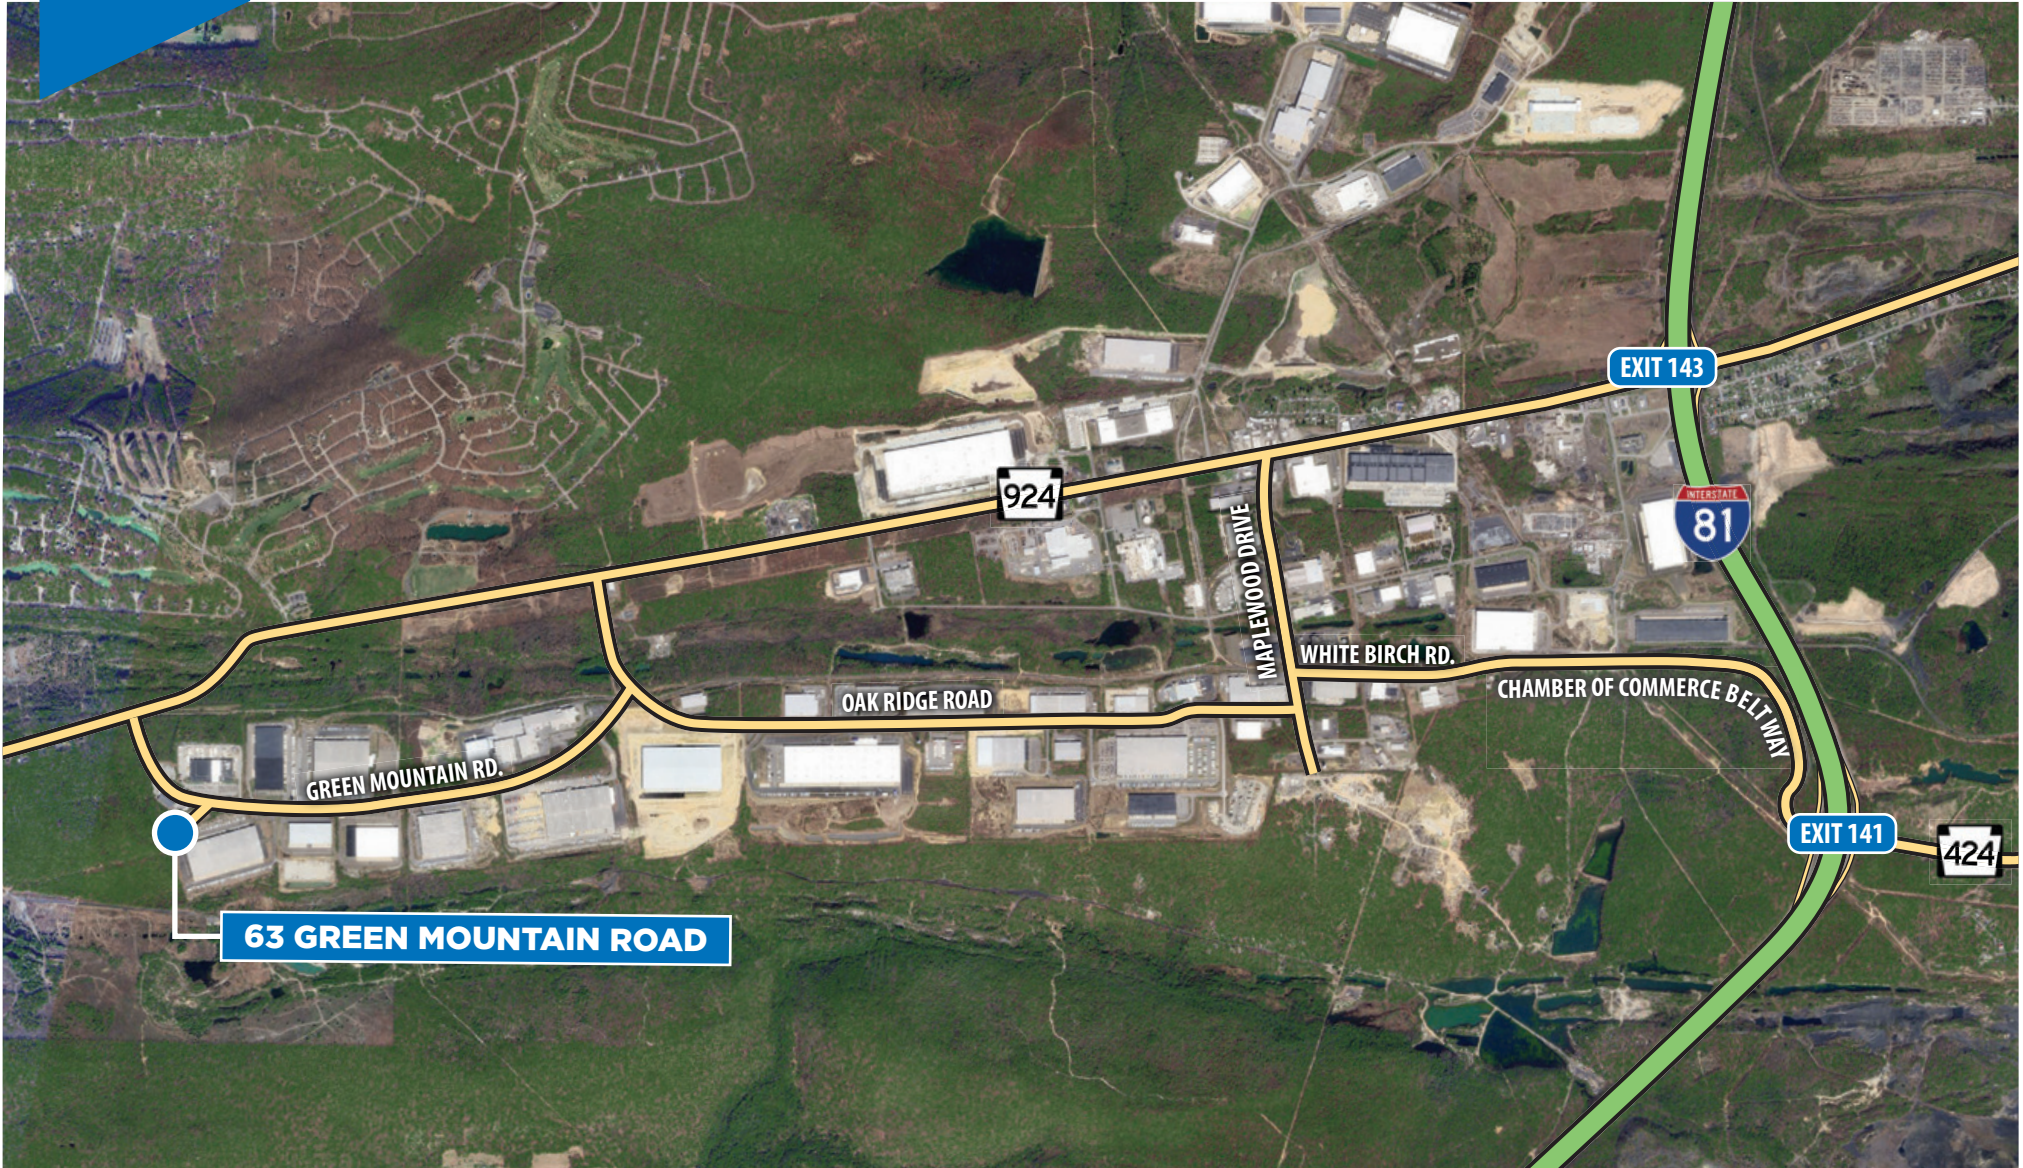

# TRAILER STORAGE 90 SPACES

63 GREEN MOUNTAIN ROAD  
HUMBOLDT INDUST. PARK  
EAST UNION TOWNSHIP  
HAZLETON, PA 18202

63 GREEN MOUNTAIN ROAD

570.823.1100  mericle.com

East Mountain Corporate Center  
100 Baltimore Drive, Wilkes-Barre, PA 18702