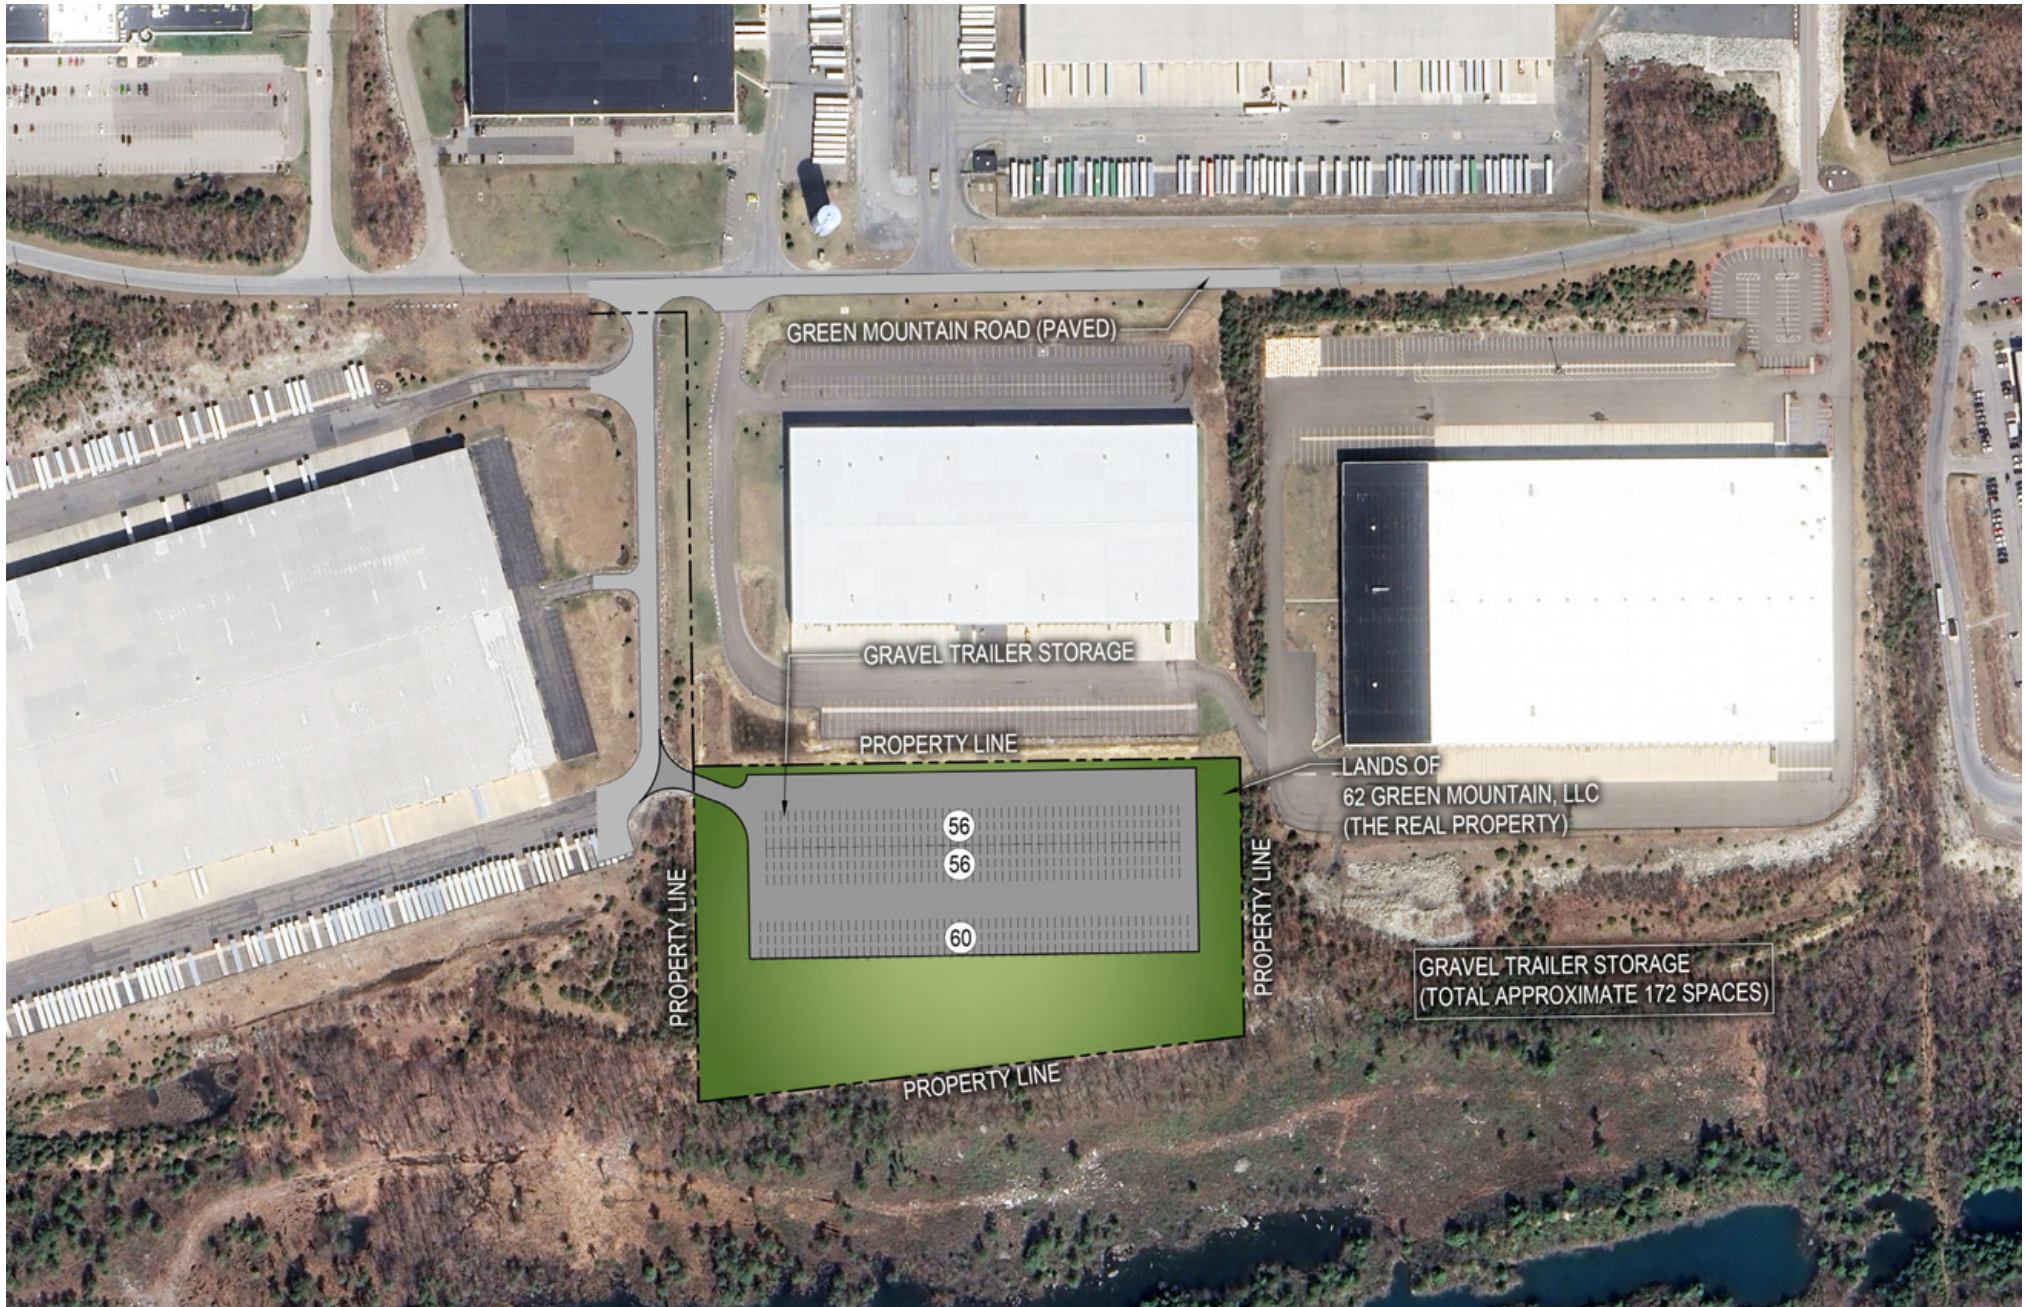

FOR
LEASE

TRAILER STORAGE 172 SPACES

PARCEL 62B-2
62 GREEN MOUNTAIN ROAD
HUMBOLDT INDUSTRIAL PARK
EAST UNION TOWNSHIP
HAZLETON, PA 18202

570.823.1100  mericle.com

East Mountain Corporate Center
100 Baltimore Drive, Wilkes-Barre, PA 18702

WE BUILD CAREERS.
WE BUILD BUILDINGS.
WE BUILD COMMUNITIES.

PARCEL 62B-2 • 62 GREEN MOUNTAIN ROAD

HUMBOLDT INDUSTRIAL PARK
EAST UNION TOWNSHIP, HAZLETON, PA 18202

570.823.1100  mericle.com

East Mountain Corporate Center
100 Baltimore Drive, Wilkes-Barre, PA 18702