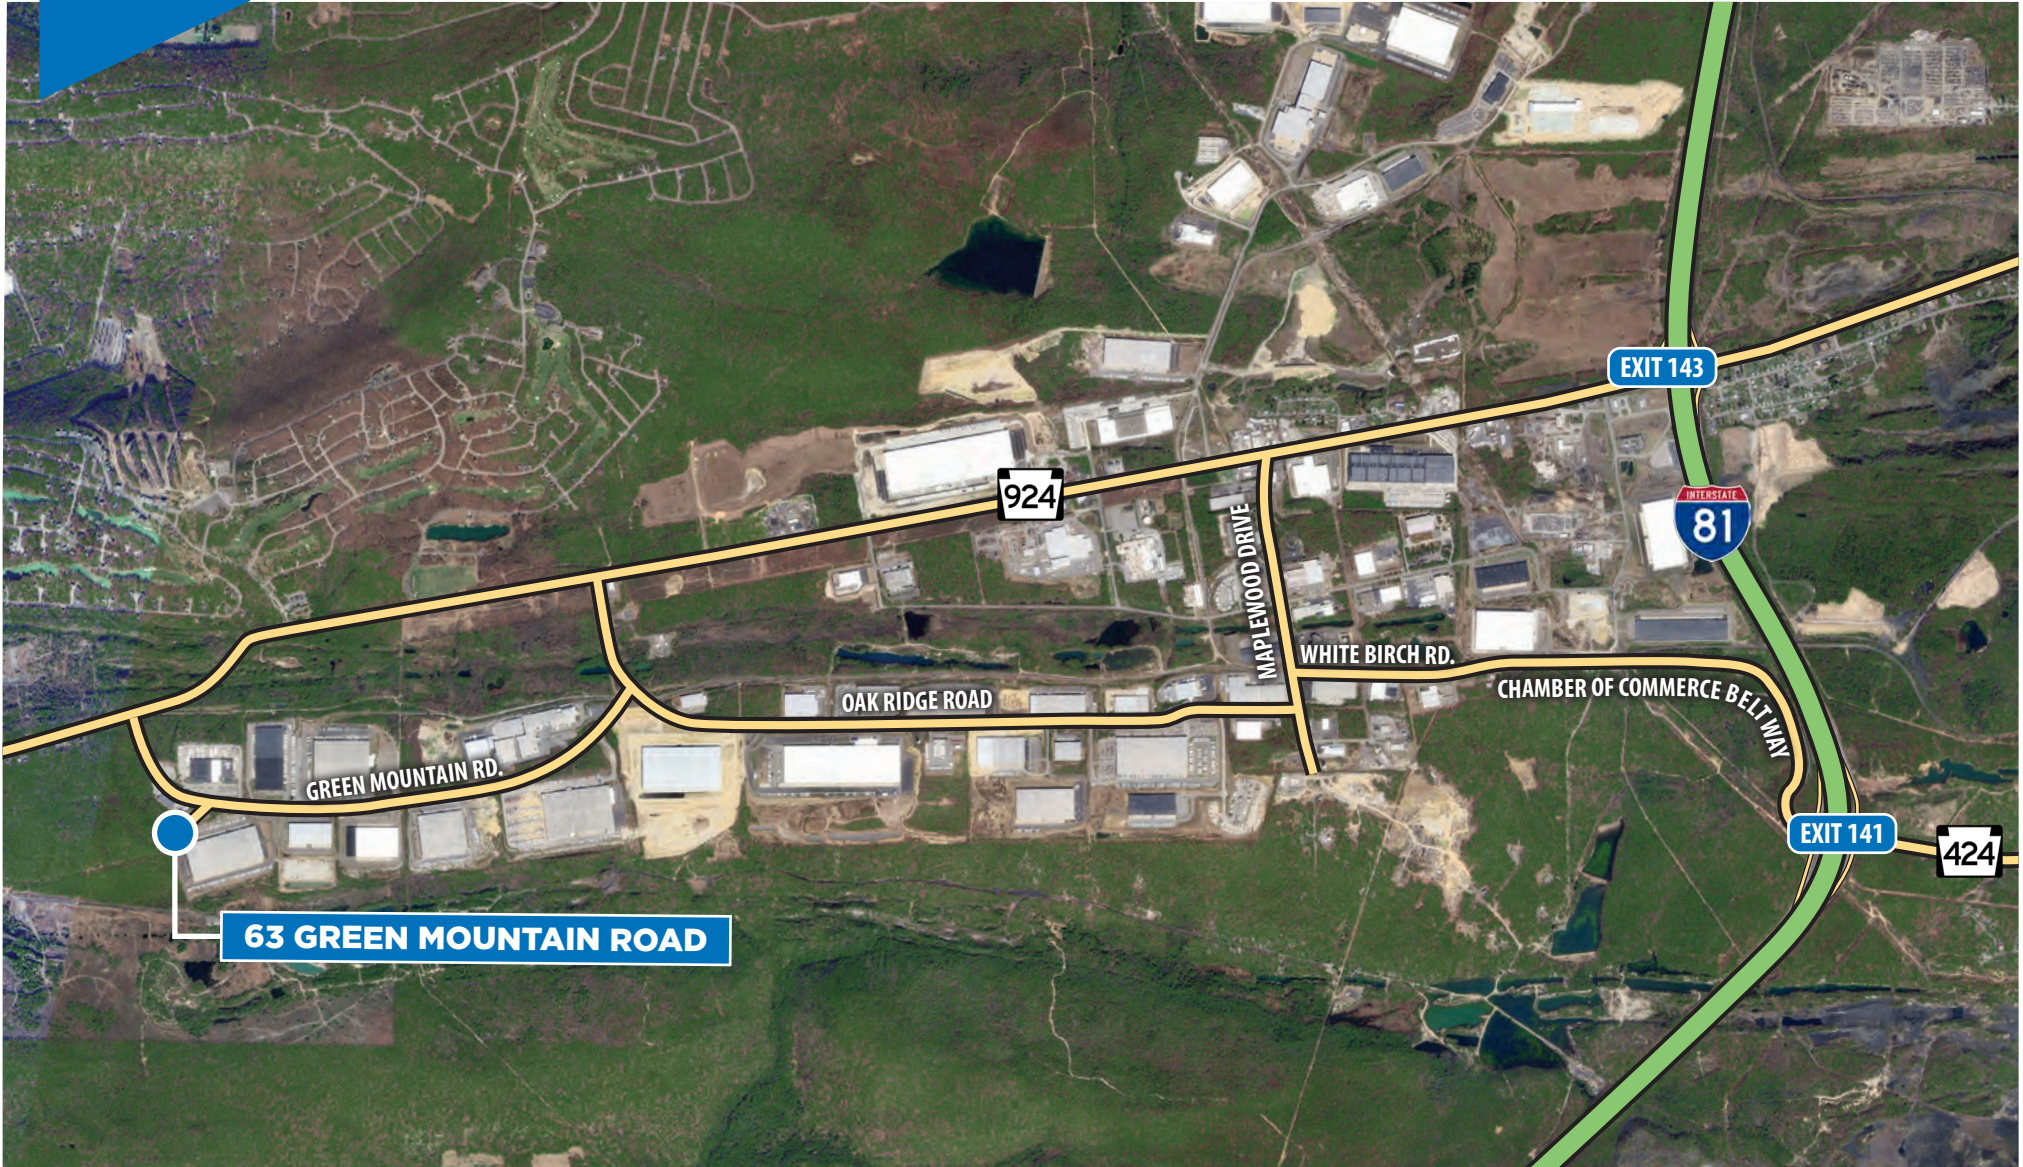

# TRAILER STORAGE 90 SPACES

63 GREEN MOUNTAIN ROAD  
HUMBOLDT INDUSTRIAL PARK  
EAST UNION TOWNSHIP, PA 18248

570.823.1100  mericle.com

East Mountain Corporate Center  
100 Baltimore Drive, Wilkes-Barre, PA 18702