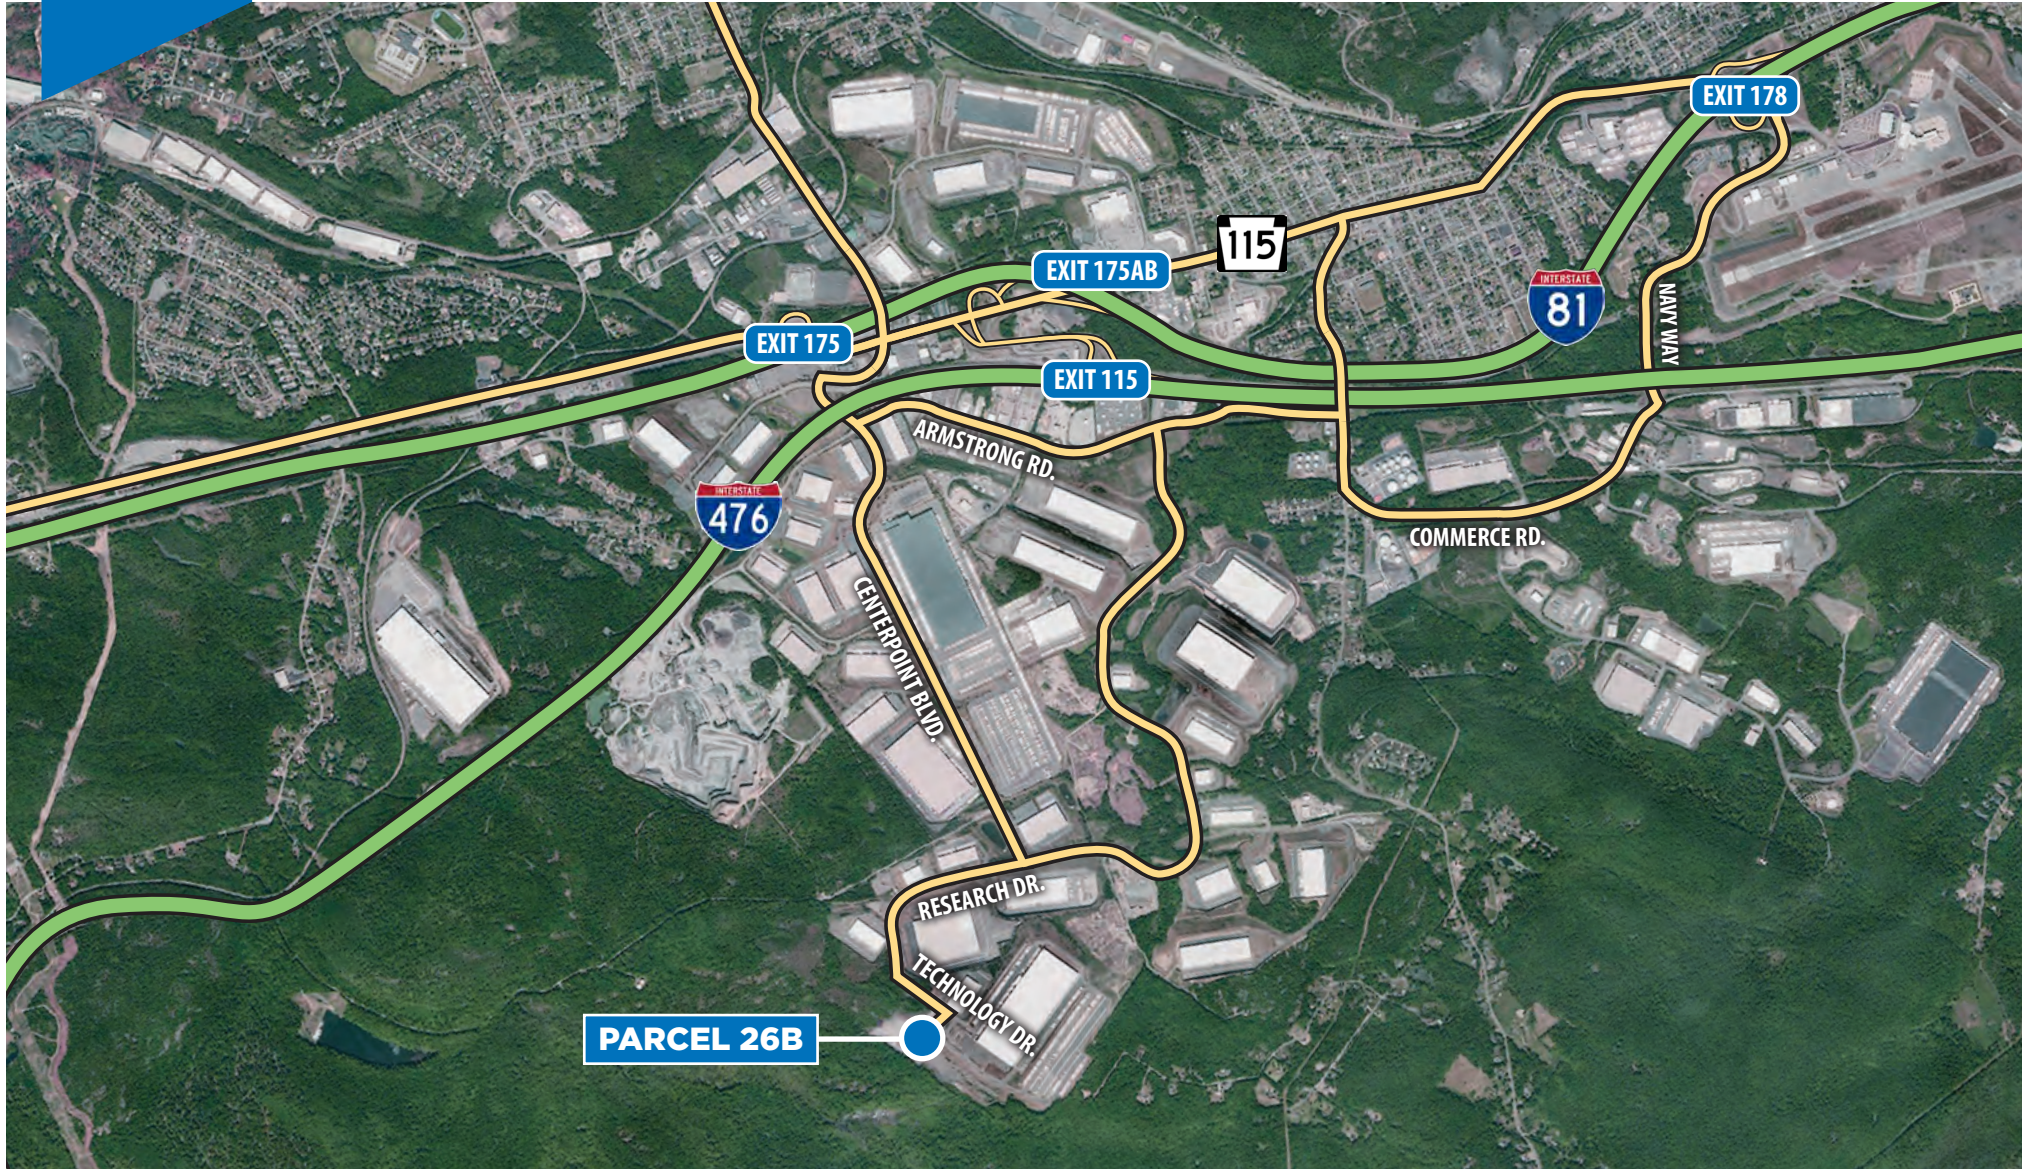

FOR
LEASE

TRAILER STORAGE 235 SPACES

PARCEL 26B • 105 TECHNOLOGY DRIVE
CENTERPOINT COMMERCE & TRADE PARK
JENKINS TOWNSHIP, PA 18640

570.823.1100  mericle.com

East Mountain Corporate Center
100 Baltimore Drive, Wilkes-Barre, PA 18702

WE BUILD CAREERS.
WE BUILD BUILDINGS.
WE BUILD COMMUNITIES.

PARCEL 26B • 105 TECHNOLOGY DRIVE

CENTERPOINT COMMERCE & TRADE PARK
JENKINS TOWNSHIP, PA 18640

570.823.1100  mericle.com

East Mountain Corporate Center
100 Baltimore Drive, Wilkes-Barre, PA 18702