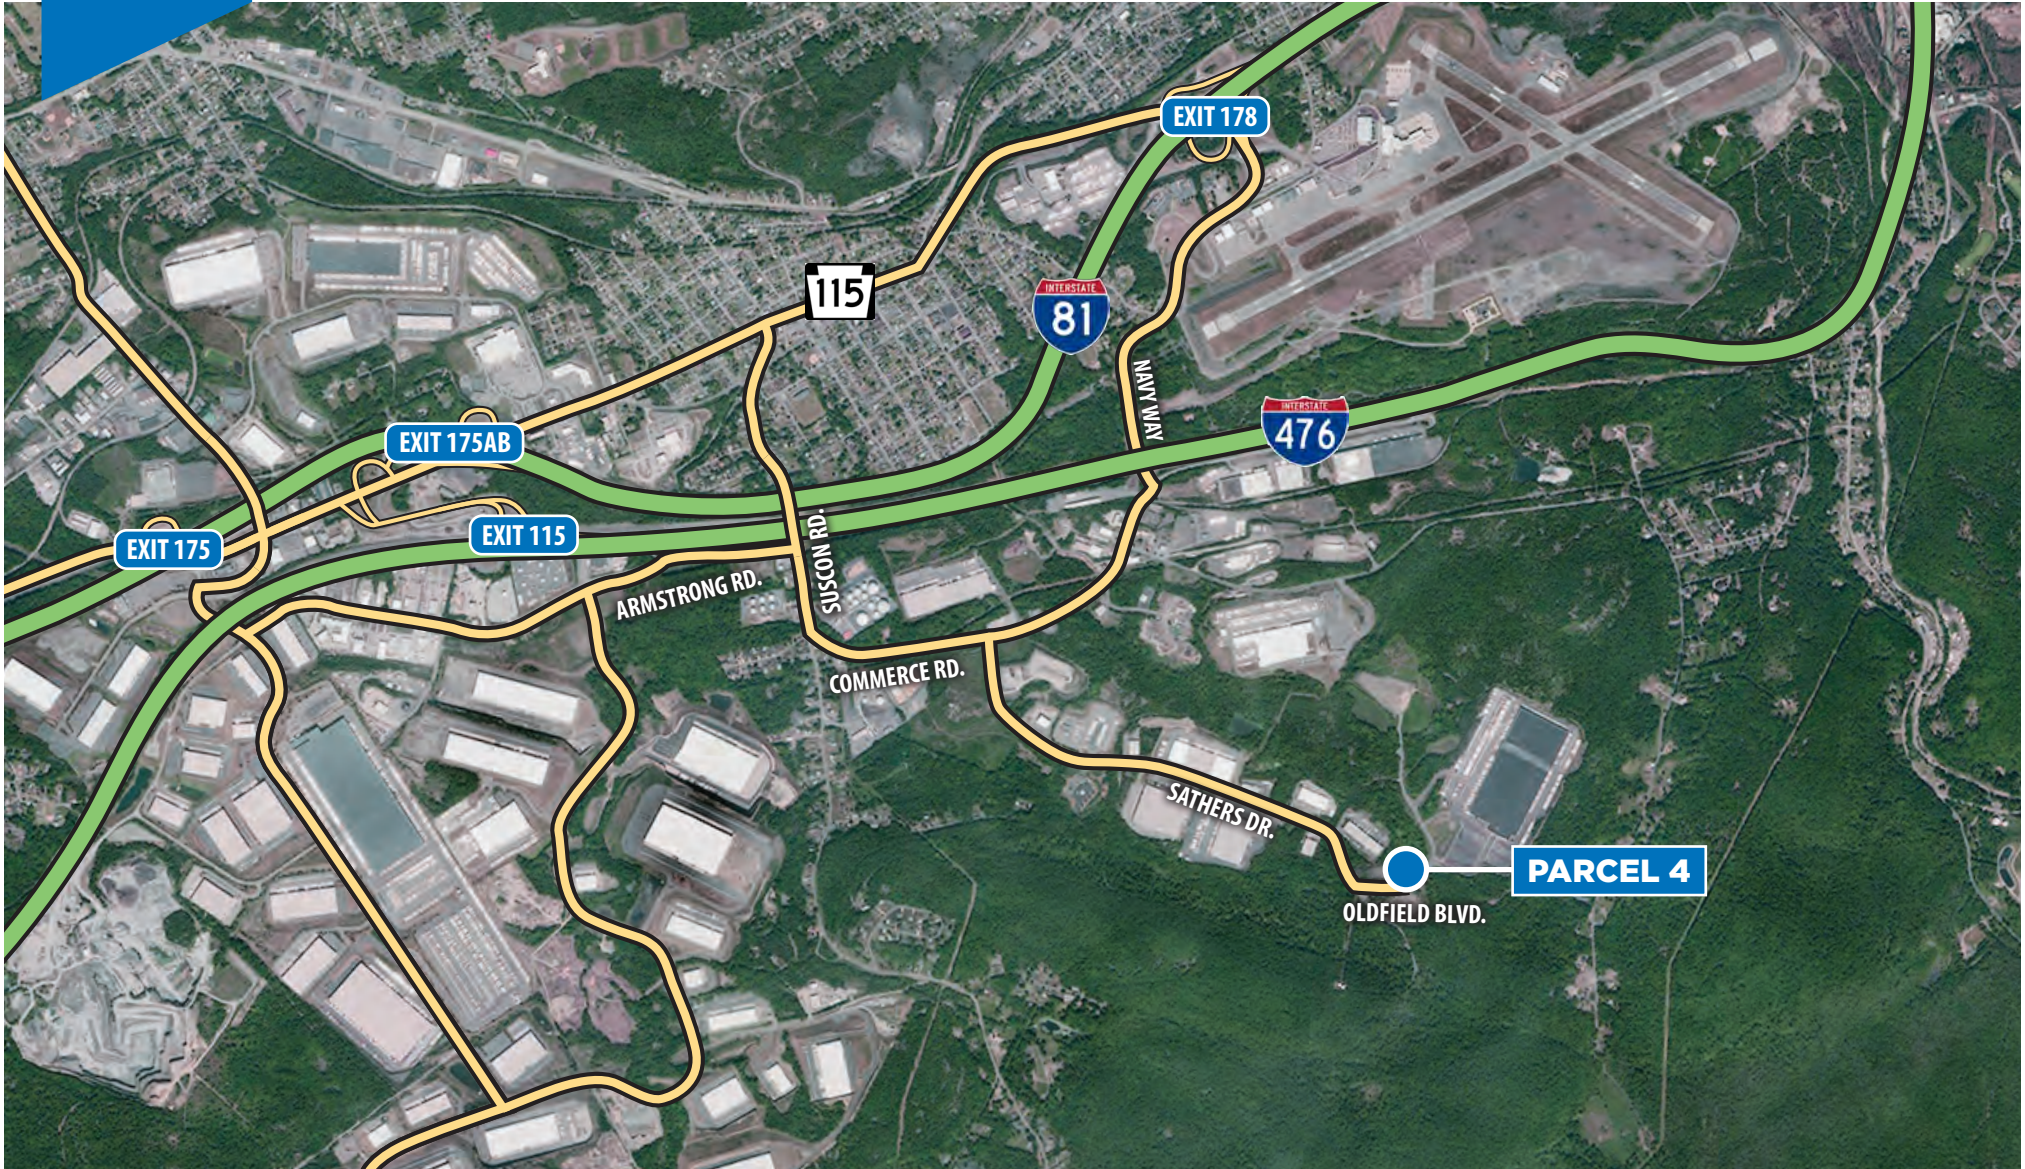

FOR
LEASE

TRAILER STORAGE 46 SPACES

PARCEL 4
OLDFIELD BOULEVARD
GRIMES INDUSTRIAL PARK
PITTSSTON TOWNSHIP, PA 18640

570.823.1100  mericle.com

East Mountain Corporate Center
100 Baltimore Drive, Wilkes-Barre, PA 18702

WE BUILD CAREERS.
WE BUILD BUILDINGS.
WE BUILD COMMUNITIES.

PARCEL 4 • OLDFIELD BOULEVARD

GRIMES INDUSTRIAL PARK
PITTSBURGH TOWNSHIP, PA 15240

570.823.1100  mericle.com

East Mountain Corporate Center
100 Baltimore Drive, Wilkes-Barre, PA 18702