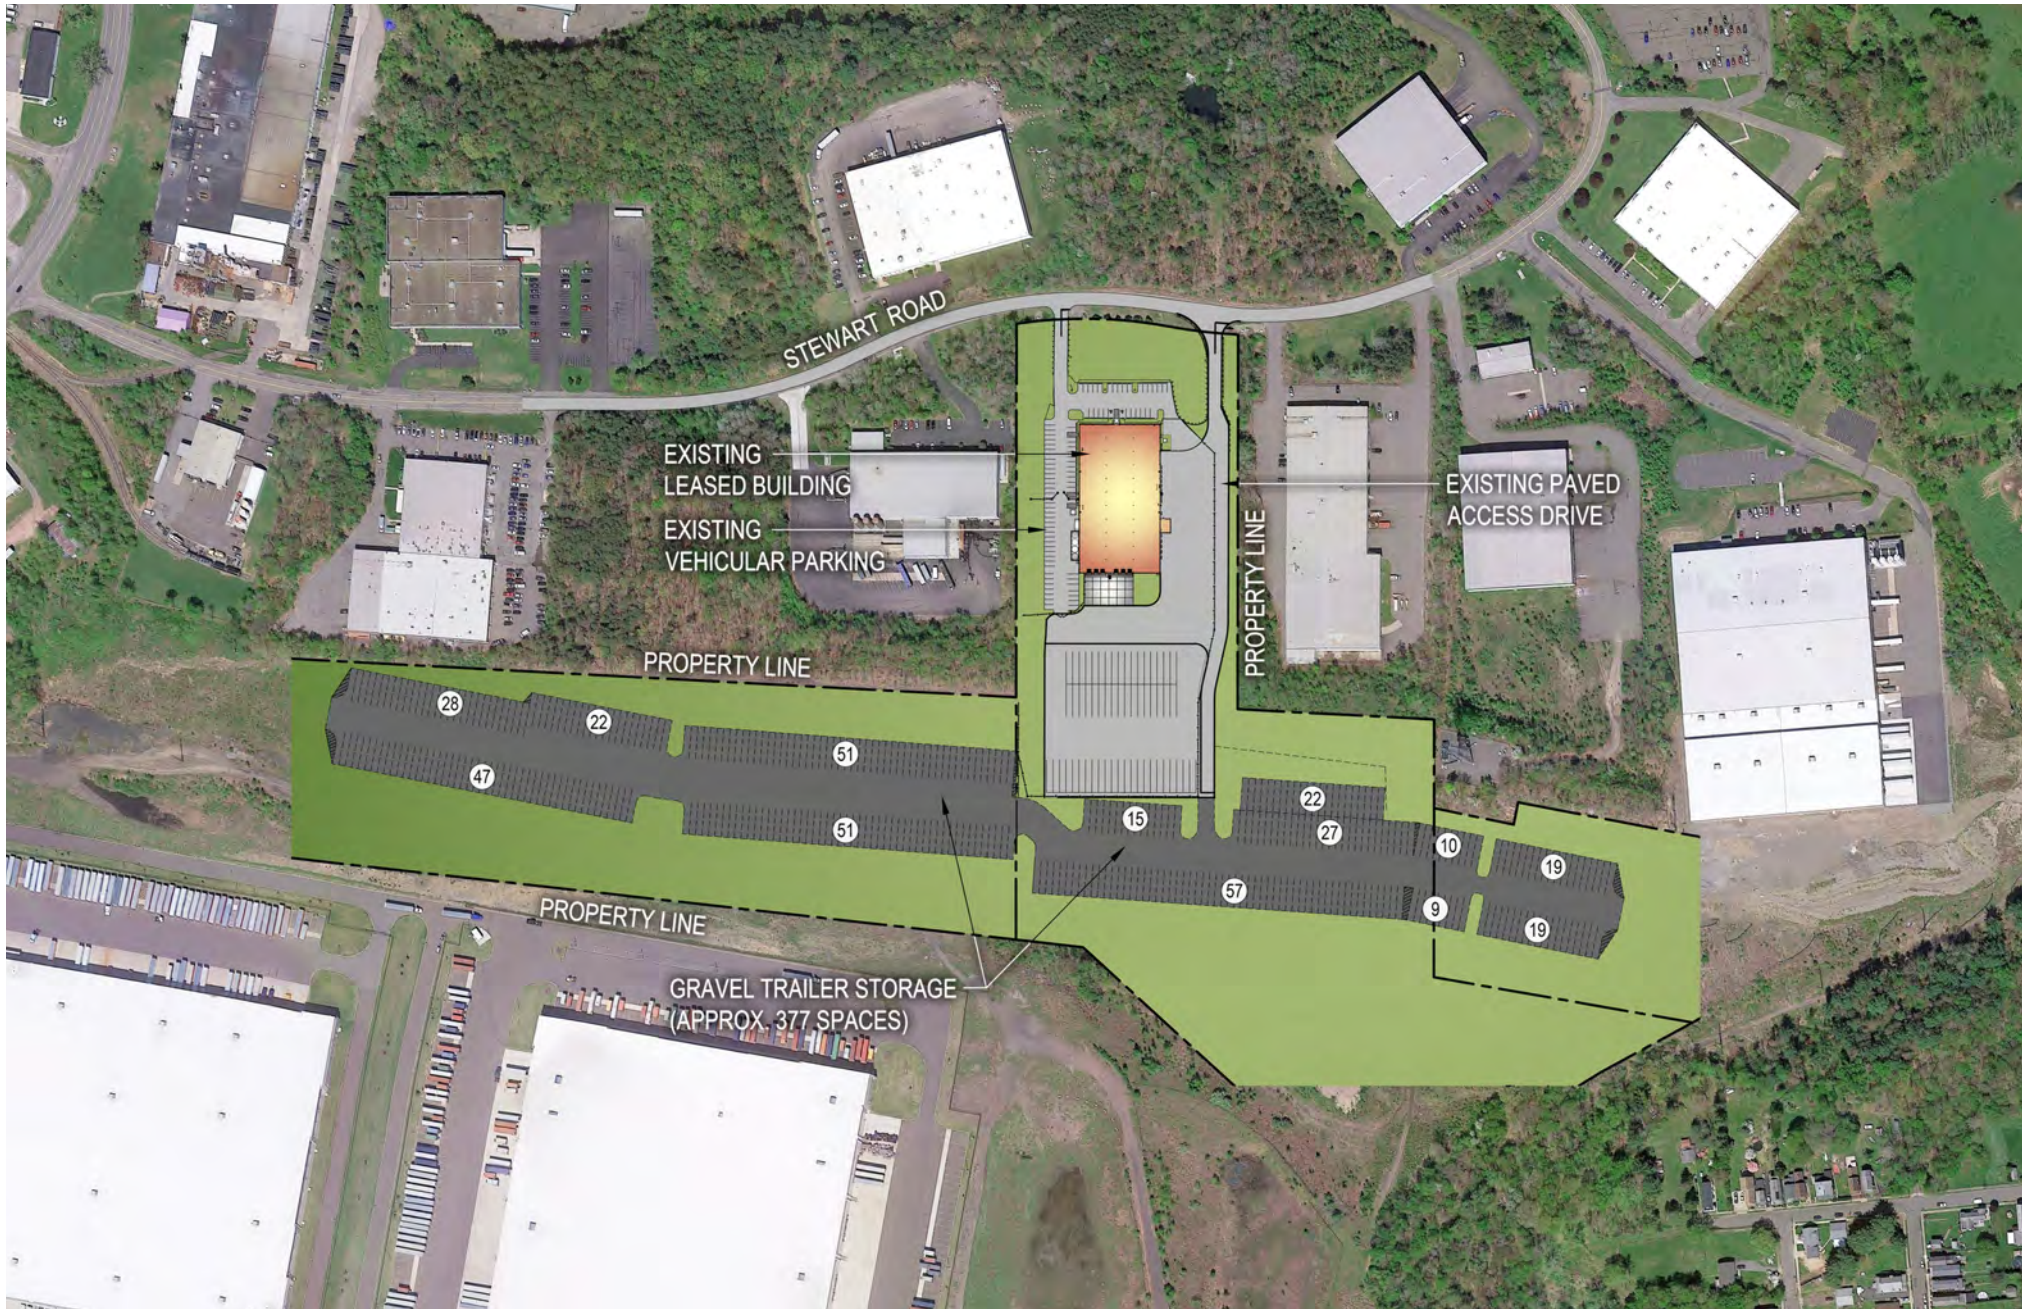

FOR
LEASE

TRAILER STORAGE 377 SPACES

PARCEL 8B
400 STEWART ROAD
HANOVER INDUSTRIAL ESTATES
HANOVER TOWNSHIP, PA 18706

570.823.1100  mericle.com

East Mountain Corporate Center
100 Baltimore Drive, Wilkes-Barre, PA 18702

WE BUILD CAREERS.
WE BUILD BUILDINGS.
WE BUILD COMMUNITIES.

PARCEL 8B • 400 STEWART ROAD

HANOVER INDUSTRIAL ESTATES
HANOVER TOWNSHIP, PA 18706

570.823.1100  mericle.com

East Mountain Corporate Center
100 Baltimore Drive, Wilkes-Barre, PA 18702