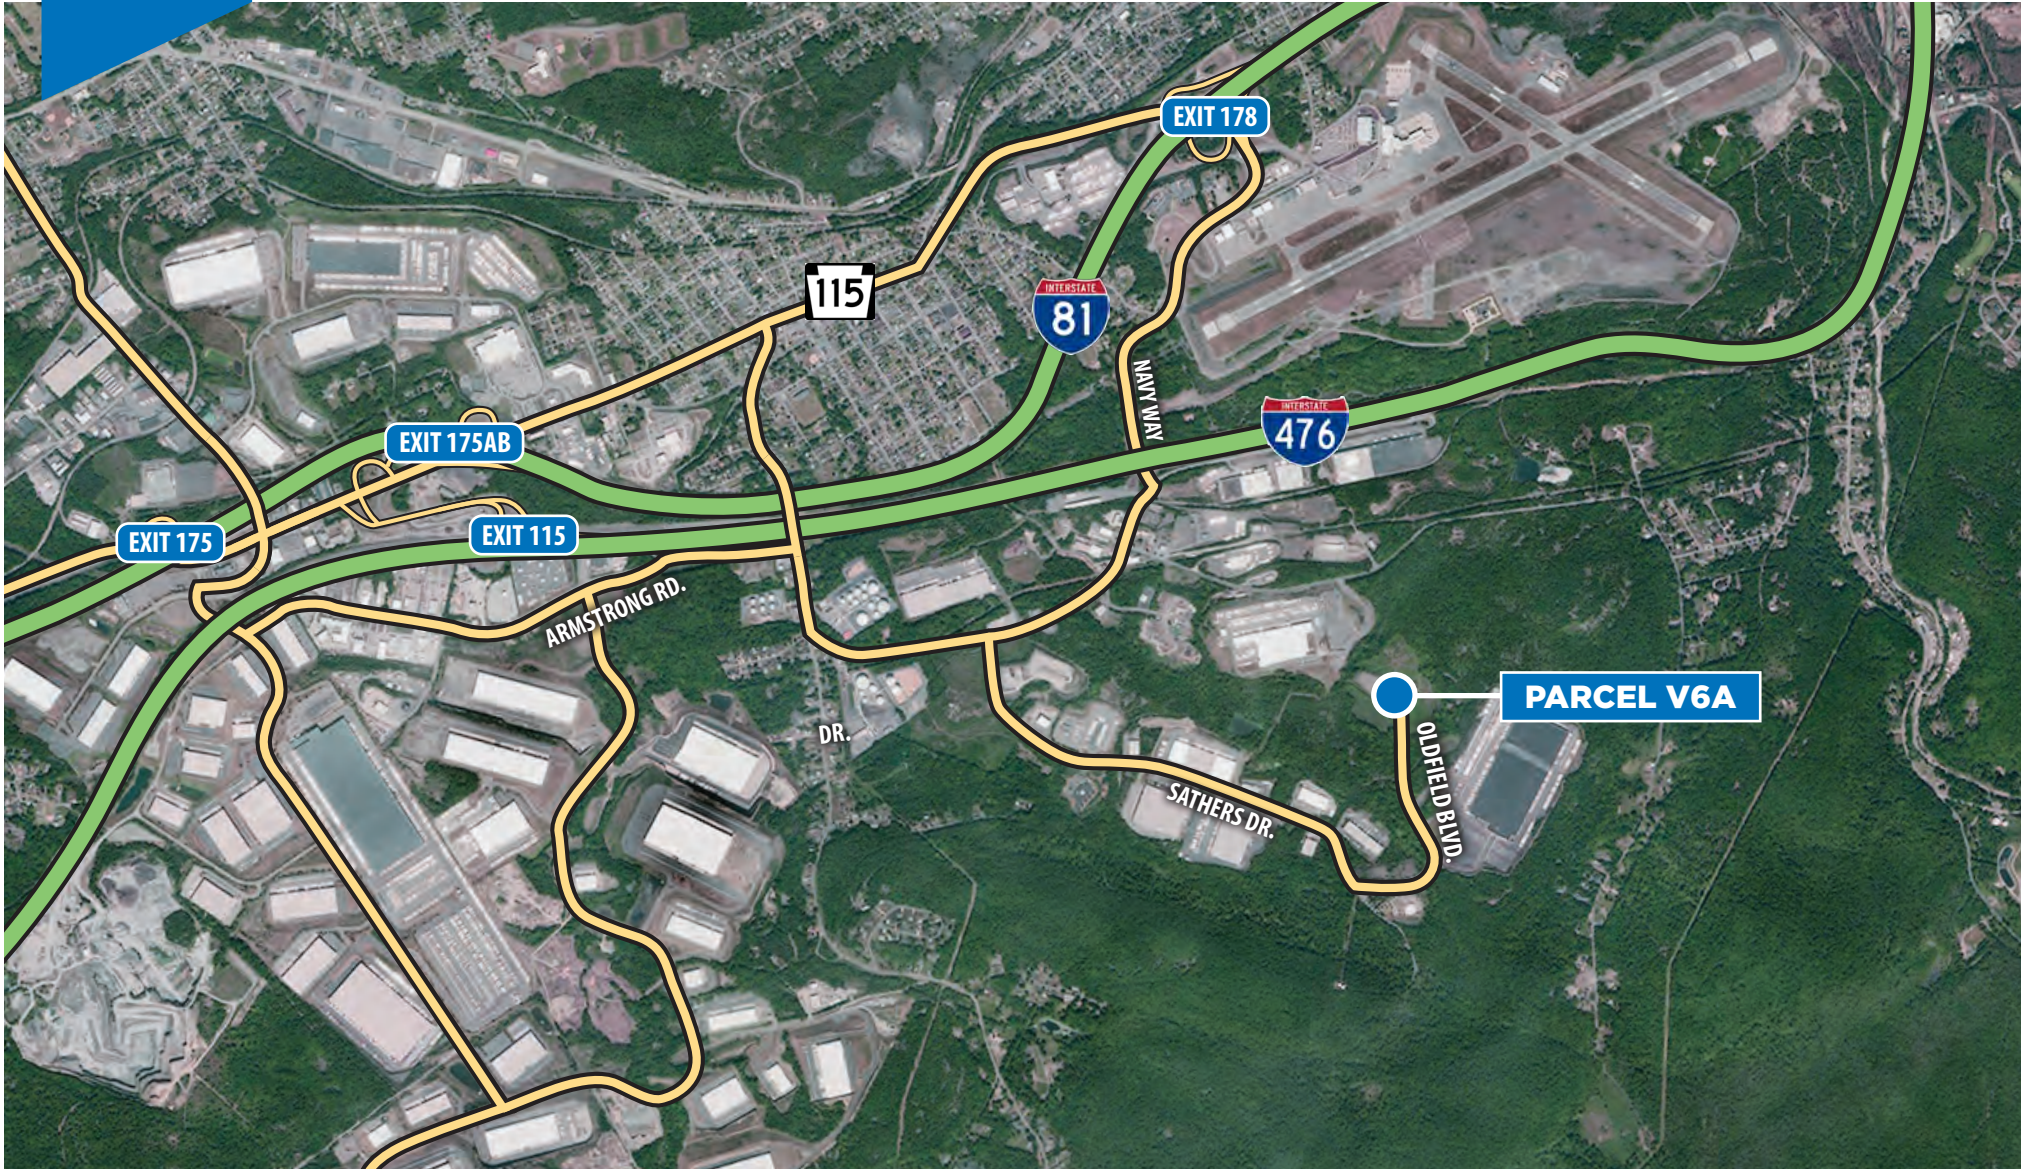

FOR
LEASE

TRAILER STORAGE 126 SPACES

PARCEL V6A
OLDFIELD BOULEVARD
GRIMES INDUSTRIAL PARK
PITTSSTON TOWNSHIP, PA 18640

570.823.1100  mericle.com

East Mountain Corporate Center
100 Baltimore Drive, Wilkes-Barre, PA 18702